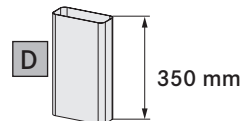

380V - 415V 2N ~

L1	Brown
L2	Black
N	Blue
N	Grey
⊕	Yellow / Green

380V - 415V 2N ~

L1	Brown
L2	Black
N1	Blue
N2	Grey
⊕	Yellow / Green

1

2