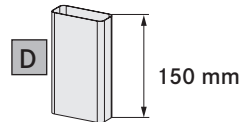

380V - 415V 2N ~

L1	Brown
L2	Black
N	Blue
N	Grey
⊕	Yellow / Green

380V - 415V 2N ~

L1	Brown
L2	Black
N1	Blue
N2	Grey
⊕	Yellow / Green

1

2