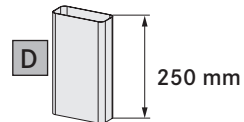

380V - 415V 2N ~

L1	Brown
L2	Black
N	Blue
N	Grey
⊕	Yellow / Green

380V - 415V 2N ~

L1	Brown
L2	Black
N1	Blue
N2	Grey
⊕	Yellow / Green

1

2