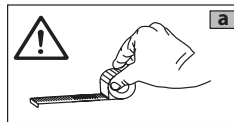

380V - 415V 2N ~

L1	Brown
L2	Black
N	Blue
N	Grey
⊕	Yellow / Green

380V - 415V 2N ~

L1	Brown
L2	Black
N1	Blue
N2	Grey
⊕	Yellow / Green

1

2